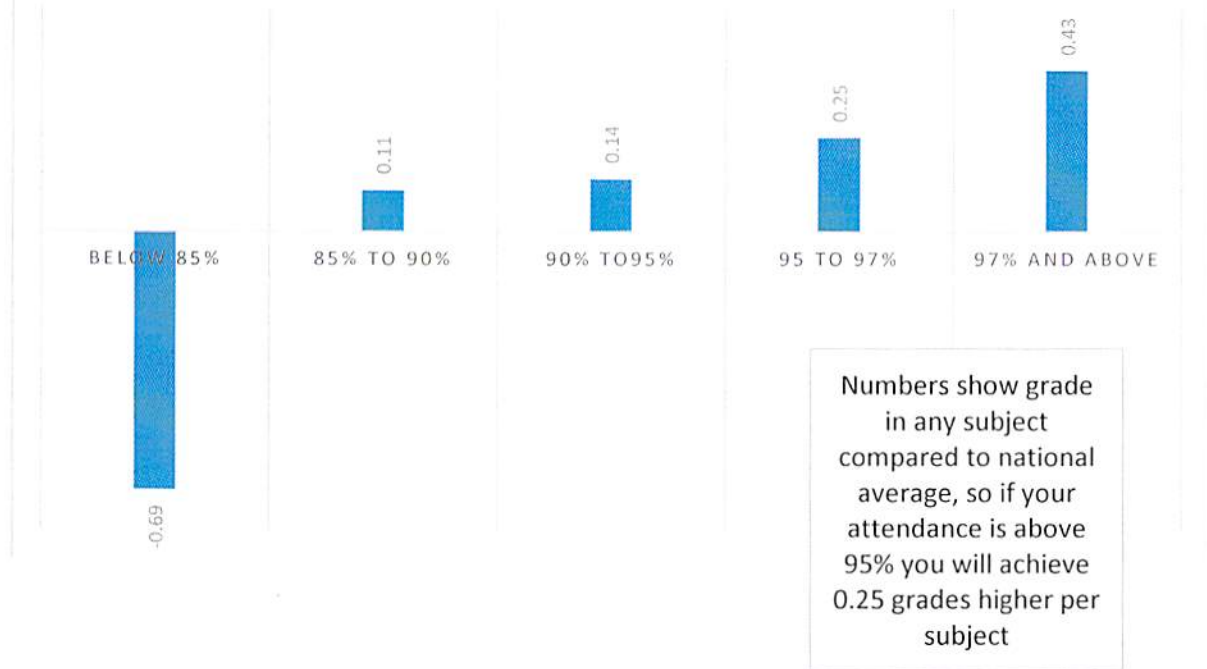

## THE IMPACT ATTENDANCE HAS ON YOUR GCSE GRADES AT WLA

Principal: Abby Deeks

West Lakes Academy, Main Street, Egremont, Cumbria CA22 2DQ

Part of West Lakes Multi-Academy Trust

t: 01946 820356 e: [contactus.wla@westlakesmat.org.uk](mailto:contactus.wla@westlakesmat.org.uk) w: [www.westlakesacademy.org.uk](http://www.westlakesacademy.org.uk)